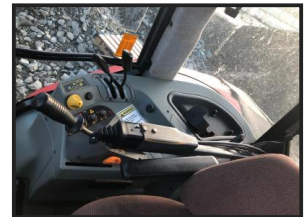

NED MURPHY

TRACTORS LTD

Massey Ferguson 6140

£POA

6140

Electric Forward Reverse
Chilton Loader and Brackets
Hi Vis Roof/Cab

Product Details

Product Details	
<i>Category/Type</i>	<i>Tractors in for Breaking</i>
<i>Make</i>	<i>Massey Ferguson</i>
<i>Model</i>	<i>6140</i>
<i>Year</i>	<i>1996</i>
<i>Hours</i>	<i>3900</i>